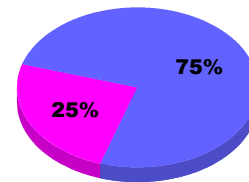

YTD Status Quo Clubs 2012-2013

Status Quo Clubs Compared to Status Quo Members

Legend: Status Quo Clubs (Cyan), Total Status Quo Members (Green)

MEMBERSHIP

Membership Results
2012-2013

Membership
2011-2012

Month	Net Memb Goal	Actual New Memb	Actual Dropped Memb	Gain/Loss of Memb	Gain/Loss of Memb
Jul/Aug/Sep	0	14	-40	-26	-4
Totals	0	14	-40	-26	-4

Membership Results 2012-2013

Goal, New, Dropped, Gain/Loss

Legend: Goal (Cyan), Actual (Green), Dropped (Yellow), Gain Loss (Magenta)

Comparison of Membership Gain/Loss

Current Year Compared to the Previous Year

Legend: Current Year (Cyan), Previous Year (Green)

Gender Comparison 2012-2013

Jul/Aug/Sep

Legend: Male (Blue), Female (Magenta)